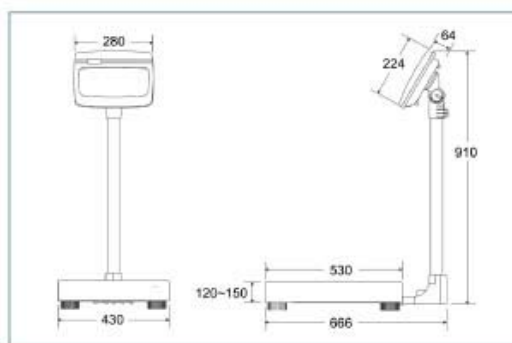

Features

- Moisture protected load cell
- Stainless steel weighing pan with aluminum alloy construction for heavy load use
- Large easy-to-read LCD with backlight
- Auto Calibration / Software calibration
- Weight checking function (HI \ LO \ OK)
- 4 selectable Capacity-Resolutions
- Beep for check function
- Built-in battery charger
- Rechargeable battery last for 100 Hours per charge
- Selectable multiple weigh units
- Total weight and accumulated times can be summed and recalled later. Up to 99 items can be added in one accumulation
- LCD Display shows Weight, Unit weight and Total count. Two levels of digital filter are software-selectable for avoiding unstable results when weighing vibrating objects or in environments with wind or vibration
- Auto shut off function (5,10,30,60, minutes or none after there is no load on the pan)
- Backlight On / OFF/ Auto

Specifications

Model	Weighing JS/JPS									Counting JC/JPC										
	JS-15	JS-30	JS-60	JS-100	JPS-6000	JPS-1050	JPS-2030	JPS-2030	JPS-2030	JPS-2030	JC-30	JC-60	JPC-3015	JPC-1560	JPC-1560	JPC-1560	JPC-1560	JPC-1560		
Capacity(kg)	15	30	60	100	60	100	150	200	300		30	60	300	150	60	120	150			
Resolution(g)	5	10	15	10	5	10	20	20	50		2	5	20	10	5	20	10			
Counting resolution (g)											0.4	1	4	2	1	4	2			
Pan size (mm)	332 x 442				430 x 530					332 x 442				430 x 530						
Net weight	13kg				17kg					13kg				17kg						
Battery life	100hrs				100 hrs					100hrs				100hrs						
Display	LCD with backlight, 25mm(H), 6 digits										LCD with backlight, 14mm(H) x 7mm(W), weight: 5 1/2 digits, unit weight: 5 digits, total count: 5 digits									
Operating temp.	-5°C~ 35°C / 23°F ~ 95°F																			
Power	110,120,220,240 VAC ± 10%, 50/60 Hz, operated by AC power / Rechargeable battery of 100 hours battery life.																			
Optional accessories	RS-232 interface																			

Dimension

JPS / JPC

JADEVER®

Jadever Scale Co., Ltd.