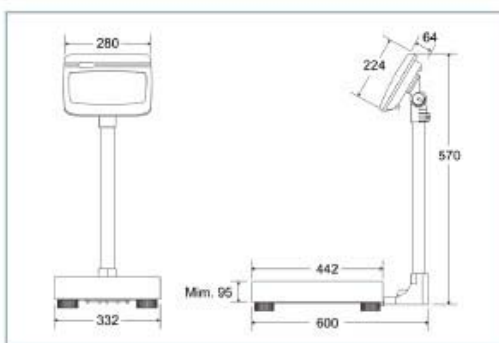

Specifications

Model	Weighing JS/JPS									Counting JC/JPC										
	JS-15	JS-30	JS-60	JS-100	JPS-6000	JPS-1050	JPS-2030	JPS-2030	JPS-2030	JPS-2030	JC-30	JC-60	JPC-3015	JPC-1560	JPC-1560	JPC-1560	JPC-1560	JPC-1560		
Capacity(kg)	15	30	60	100	60	100	150	200	300		30	60	300	150	60	120	150			
Resolution(g)	5	10	15	10	5	10	20	20	50		2	5	20	10	5	20	10			
Counting resolution (g)											0.4	1	4	2	1	4	2			
Pan size (mm)	332 x 442				430 x 530					332 x 442				430 x 530						
Net weight	13kg				17kg					13kg				17kg						
Battery life	100hrs				100 hrs					100hrs				100hrs						
Display	LCD with backlight, 25mm(H), 6 digits										LCD with backlight, 14mm(H) x 7mm(W), weight: 5 1/2 digits, unit weight: 5 digits, total count: 5 digits									
Operating temp.	-5°C~ 35°C / 23°F ~ 95°F																			
Power	110,120,220,240 VAC ± 10%, 50/60 Hz, operated by AC power / Rechargeable battery of 100 hours battery life.																			
Optional accessories	RS-232 interface																			

Dimension

JS / JC